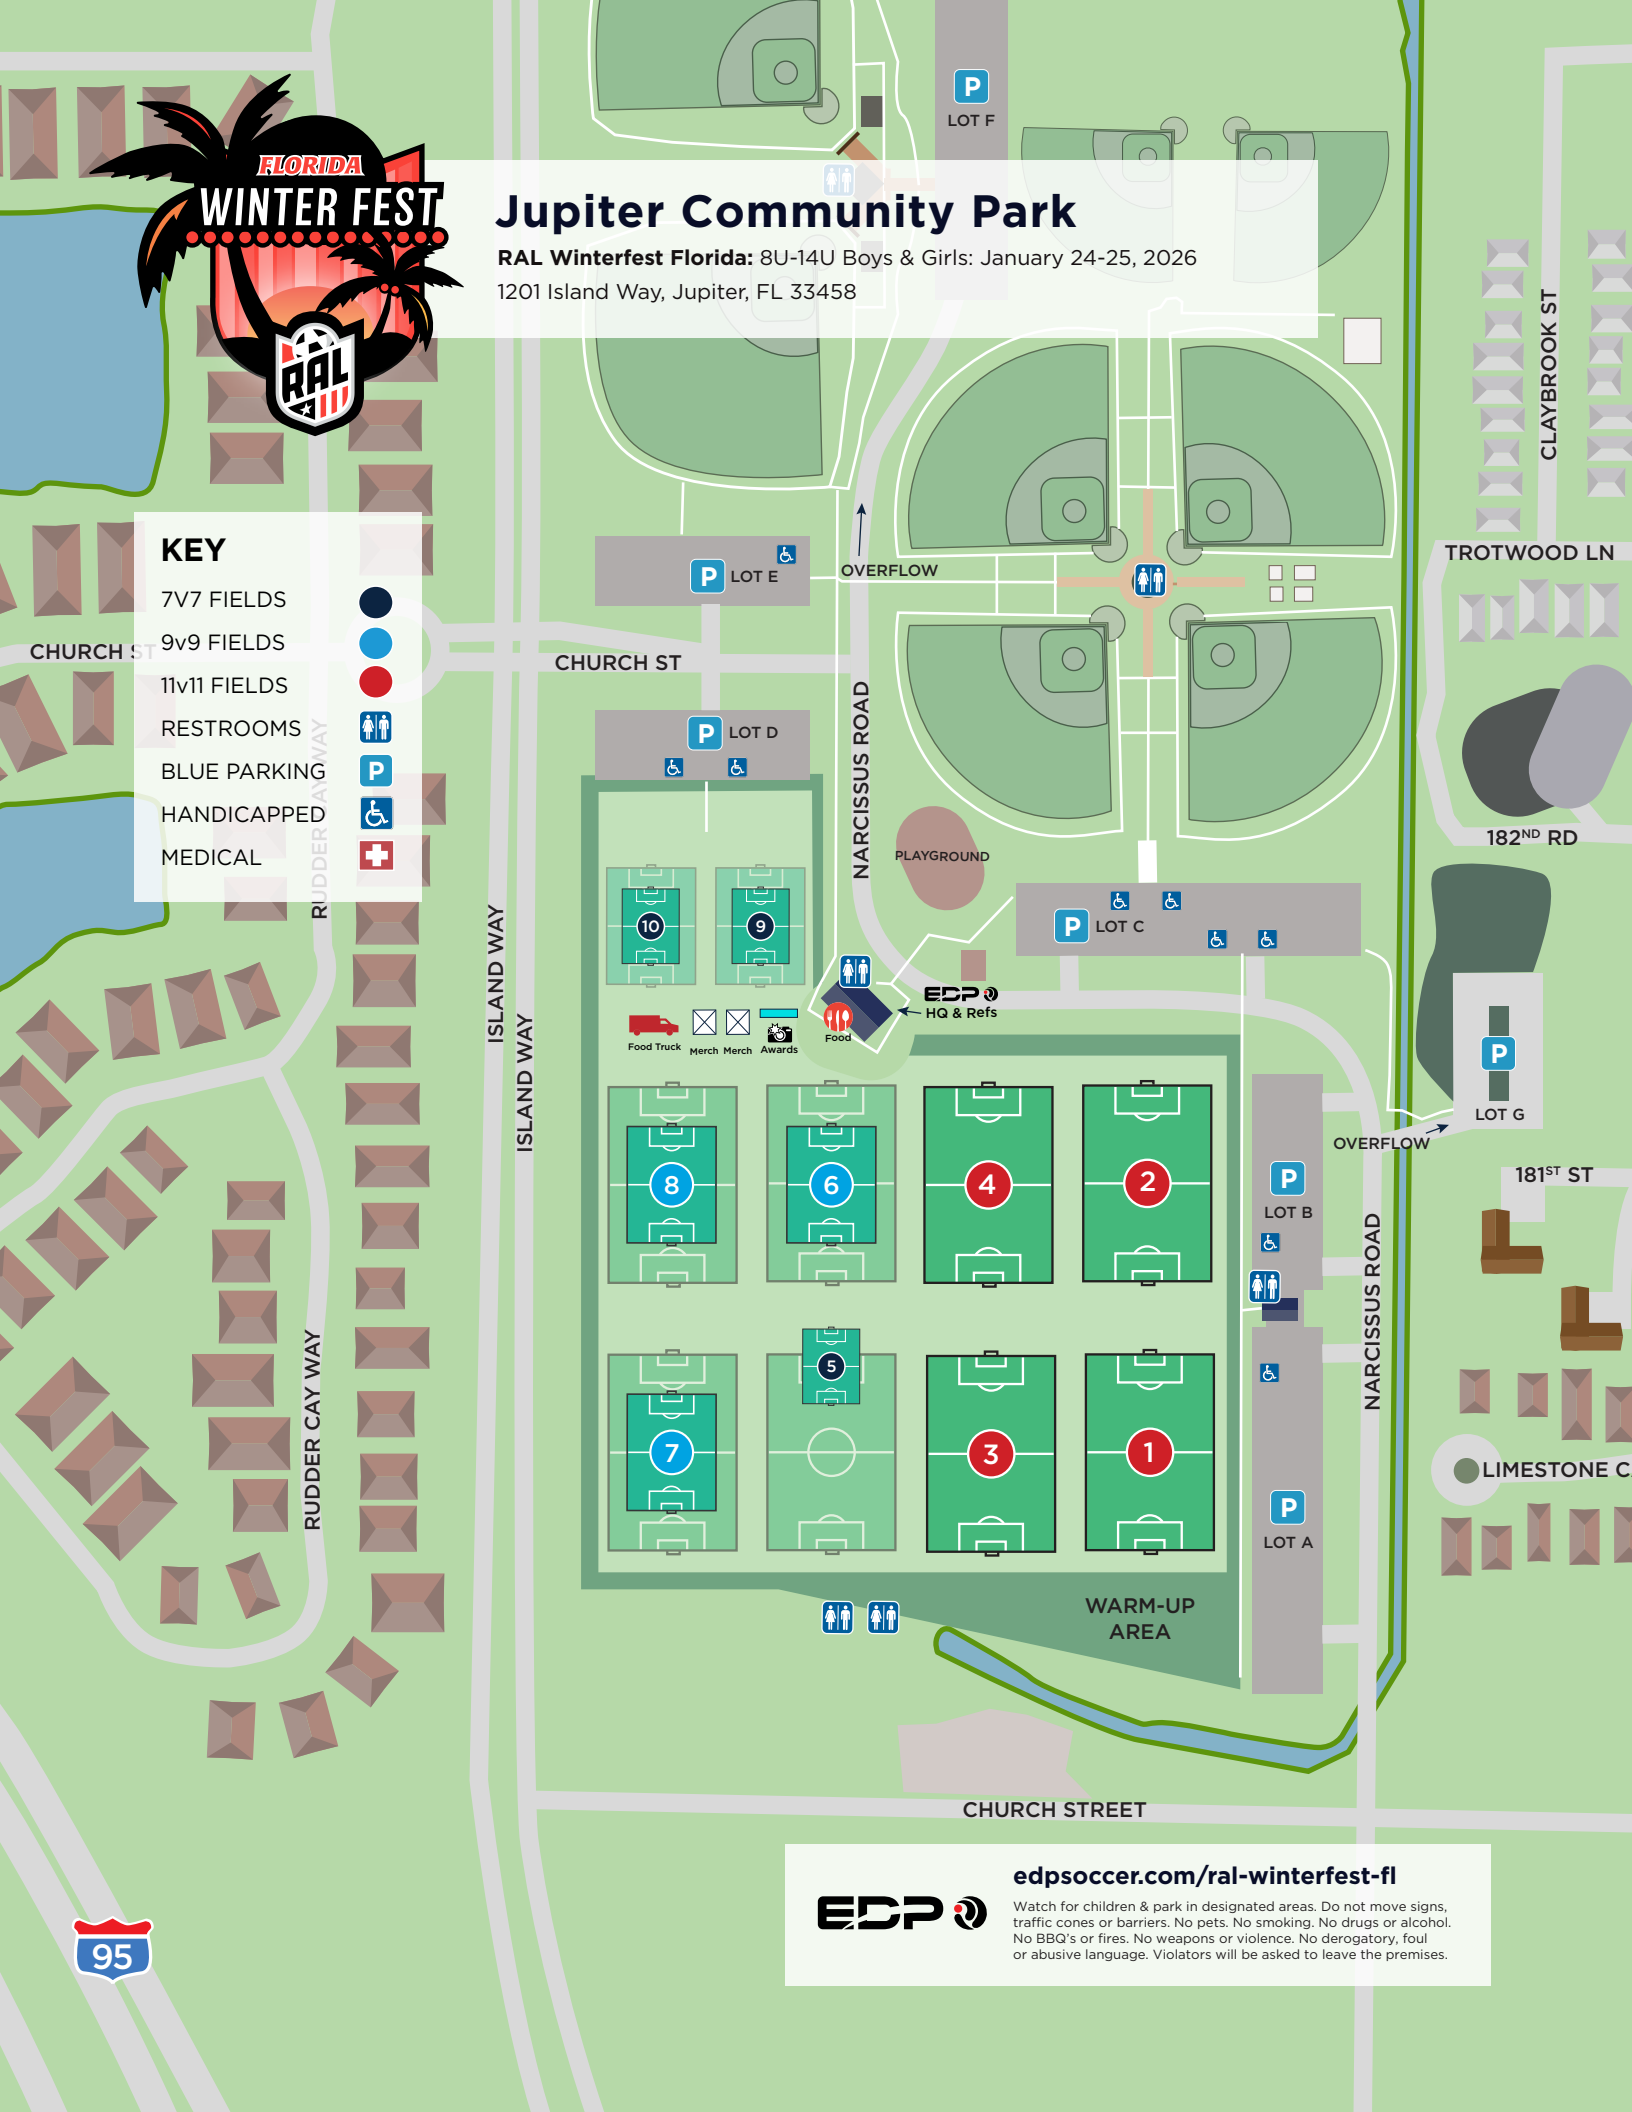

KEY

- 7V7 FIELDS ●
- 9V9 FIELDS ●
- 11V11 FIELDS ●
- RESTROOMS
- BLUE PARKING
- HANDICAPPED
- MEDICAL

edpsoccer.com/ral-winterfest-fl